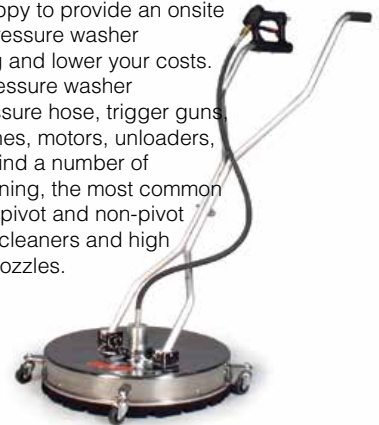

PARTS & ACCESSORIES

Your local Hotsy dealer would be happy to provide an onsite demonstration to determine which pressure washer accessories will help speed cleaning and lower your costs. Hotsy dealers stock thousands of pressure washer replacement parts such as high pressure hose, trigger guns, high pressure nozzles, pumps, engines, motors, unloaders, filters and wands. In addition, you'll find a number of accessories designed to speed cleaning, the most common accessories are telescoping wands, pivot and non-pivot hose reels, flat surface cleaners and high pressure turbo nozzles.

Distributed by: