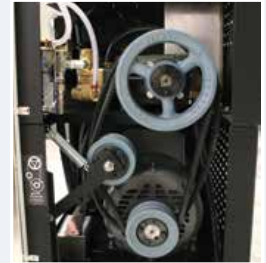

**Locking lid** prevents accidental removal of both panels around the belt and pulley

**Adjustable upstream detergent injection** ensures high-pressure sudsing for better cleaning

**Vertical tensioned belt** provides extended life and reduced maintenance costs by eliminating multiple belts that stretch at different rates.

**Insulated Hotsy trigger gun and insulated wand** with ergonomic, side handle

**50-ft. length of high-pressure hose** for easy cleaning in a large working area

**Float tank** (with upgraded Hudson valve, standard) helps maintain constant water pressure and flow while helping to prevent sediment from entering the machine's components