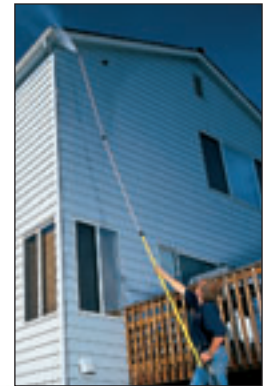

Convenient **carrying handle**

Durable pressure trapping **unloader** diverts water flow when trigger gun is not activated

Easy to understand **operating instructions** and warnings

The reliable **Hotsy triplex pump** has a one-piece forged brass manifold head and carries a 7-year warranty

High-pressure turbo nozzles for faster cleaning

100' E-Zee Hose Reel Kit

Telescoping wands extend to 24-ft. to reach high places without scaffolding

Heavy-duty, high-pressure hoses in lengths up to 150-ft.