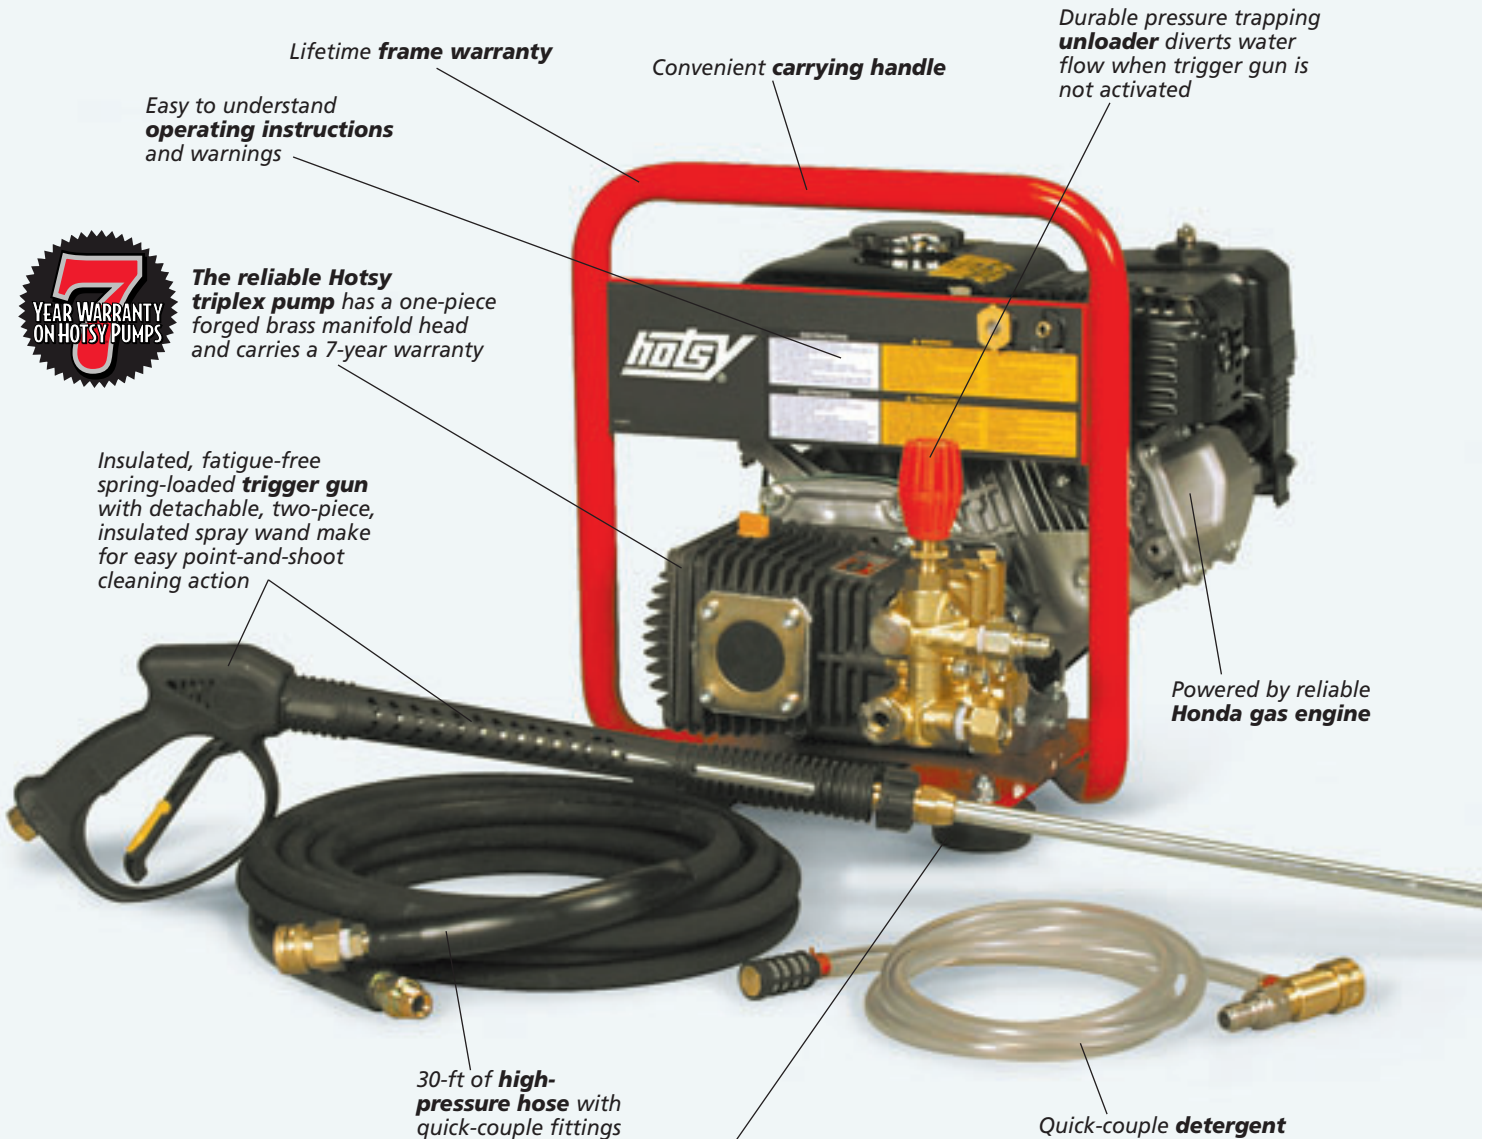

Big cleaning performance in a compact, lightweight package

Lifetime **frame warranty**

Convenient **carrying handle**

Durable pressure trapping **unloader** diverts water flow when trigger gun is not activated

Easy to understand **operating instructions** and warnings

The reliable **Hotsy triplex pump** has a one-piece forged brass manifold head and carries a 7-year warranty

Insulated, fatigue-free spring-loaded **trigger gun** with detachable, two-piece, insulated spray wand make for easy point-and-shoot cleaning action

Powered by reliable **Honda gas engine**

30-ft of **high-pressure hose** with quick-couple fittings

Four **rubber vibration isolators** absorb vibration and keep machine from "walking"

Quick-couple **detergent injection** allows for easy application of soap

FEATURES

- Gas-powered
- 2.3 GPM / 2400 PSI
- Hand-carry, lightweight design
- ETL-Certified for safety

www.Hotsy.com

Nothing Cleans Like a Hotsy!